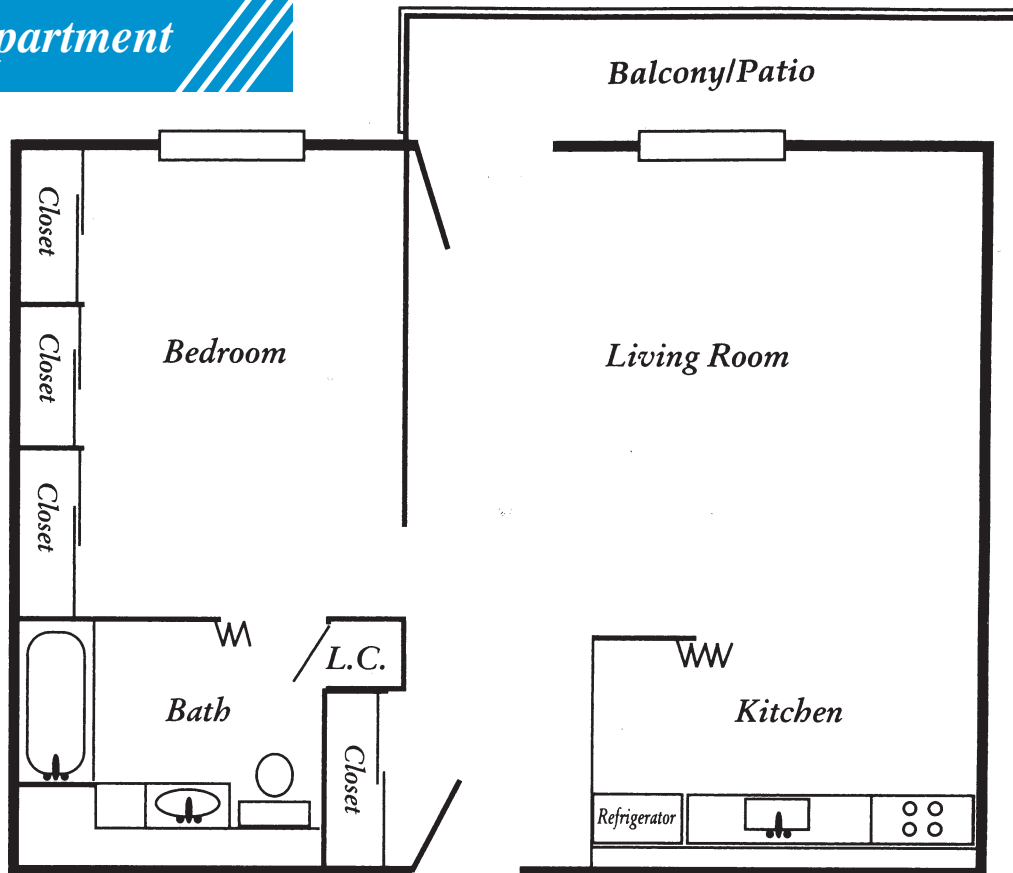

One Bedroom Apartment

Single Veranda Model

- 550 total sq. ft.
- Living Room
– 12'6" x 15'6"
- Bedroom
– 12'6" x 15'6"
- Kitchen
– 6'6" x 7'6"
- Bath
– 5'6" x 10'
- Living Room & Bedroom Windows
– 63" x 72"W

One Bedroom Apartment

Double Veranda Model

- 550 total sq. ft.
- Living Room
– 12'6" x 13'
- Bedroom
– 12'6" x 15'6"
- Kitchen/Dining
– 8' x 12'6"
- Bath
– 5'6" x 10'
- Living Room & Bedroom Windows
– 63" x 72"W